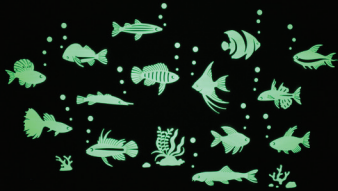

GLOPLAY

1 Unit: 12pcs
3.8" x 11"

Build a magical glowing wonderland of your own.

Starry Night
35-1101 \$9.00 ea

Animal
35-1808 \$9.00 ea

Safari
35-1909 \$9.00 ea

Sea Animal
35-1910 \$9.00 ea

Tropical Fish
35-1911 \$9.00 ea

Alphabet Letters
35-2107 \$9.00 ea

Dino World
35-2103 \$9.00 ea

Vehicles
35-2104 \$9.00 ea

Under the Sea
35-2106 \$9.00 ea

On the Farm
35-2105 \$9.00 ea

Fairy Tale
35-2101 \$9.00 ea

Space Adventure
35-2102 \$9.00 ea